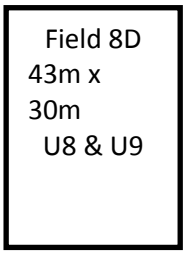

# ENDEAVOUR PARK FIELD LAYOUT 2015 Not to Scale

Toilets

Shed

Change room  
& Office

Clubhouse  
& Canteen