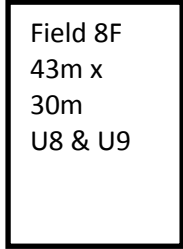

# ENDEAVOUR PARK FIELD LAYOUT 2015 Not to Scale

Toilets

Shed

Change room  
& Office

Clubhouse  
& Canteen