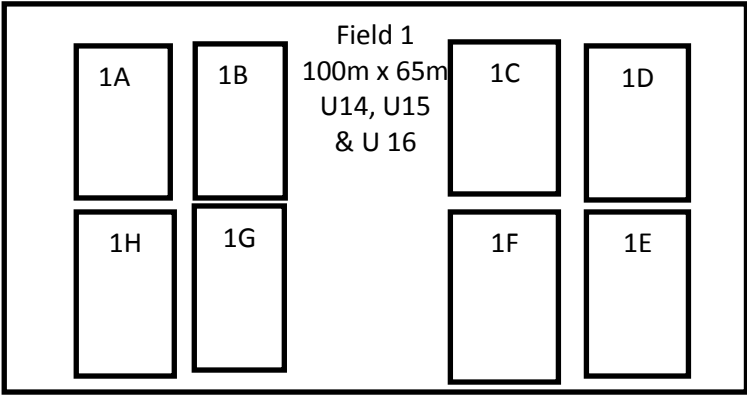

# ENDEAVOUR PARK FIELD LAYOUT 2015 Not to Scale

Toilets

Shed

Change room  
& Office

Clubhouse  
& Canteen